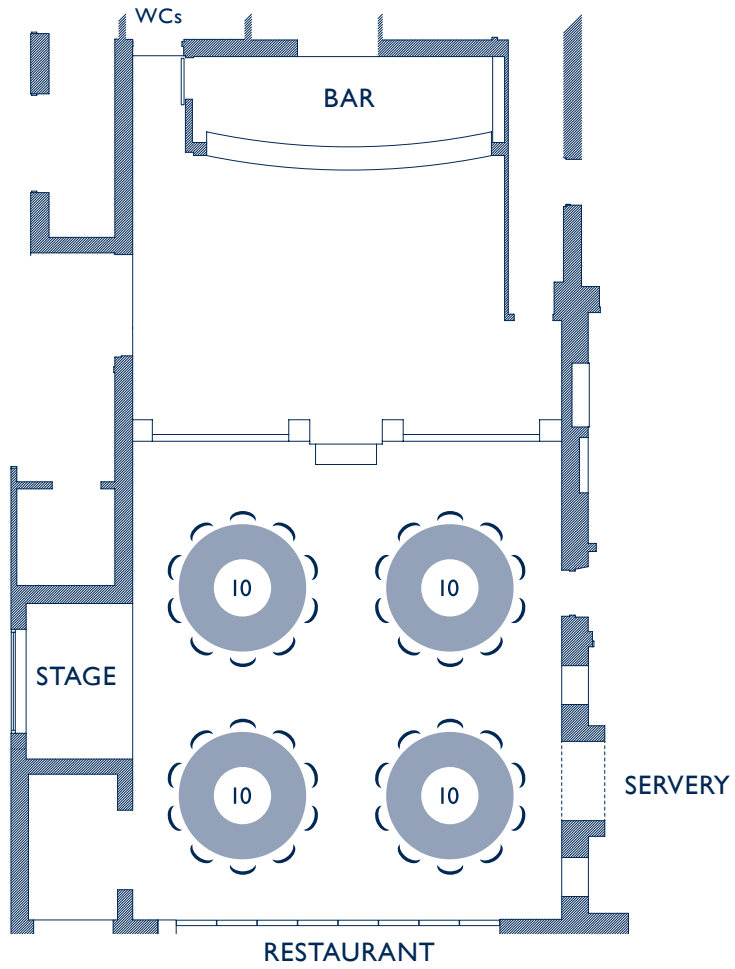

SEATING PLANS V01

Pit Rivers Room & Restaurant

100 seated

A

Pit Rivers Room & Restaurant

100 seated

B

Pit Rivers Room

60 seated

Pit Rivers Room

40 seated

Pit Rivers Room

60 seated

Restaurant
102 seated