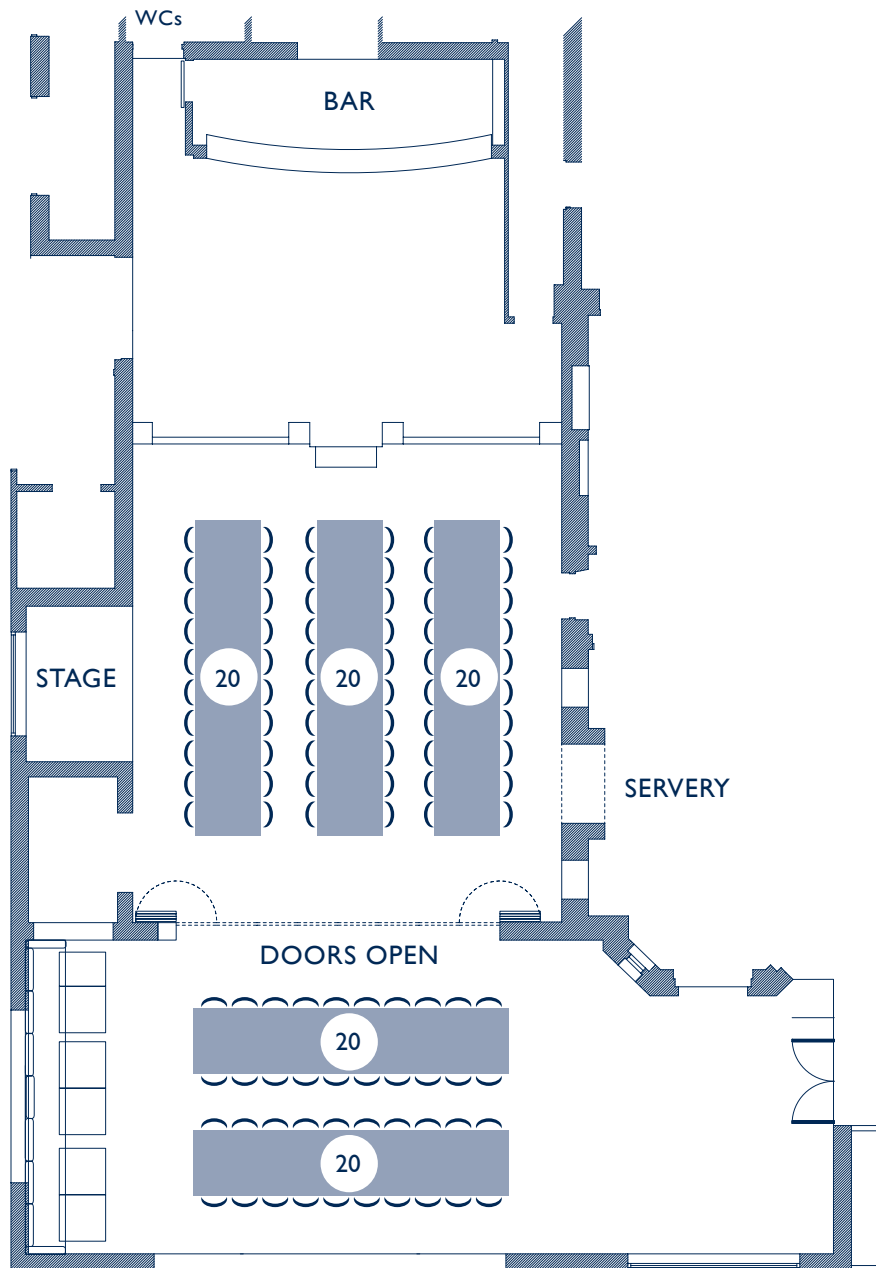

SEATING PLANS V01

Pit Rivers Room & Restaurant

100 seated

A

Pit Rivers Room & Restaurant

100 seated

B

Pit Rivers Room

60 seated

Pit Rivers Room

40 seated

Pit Rivers Room

60 seated

Restaurant
102 seated