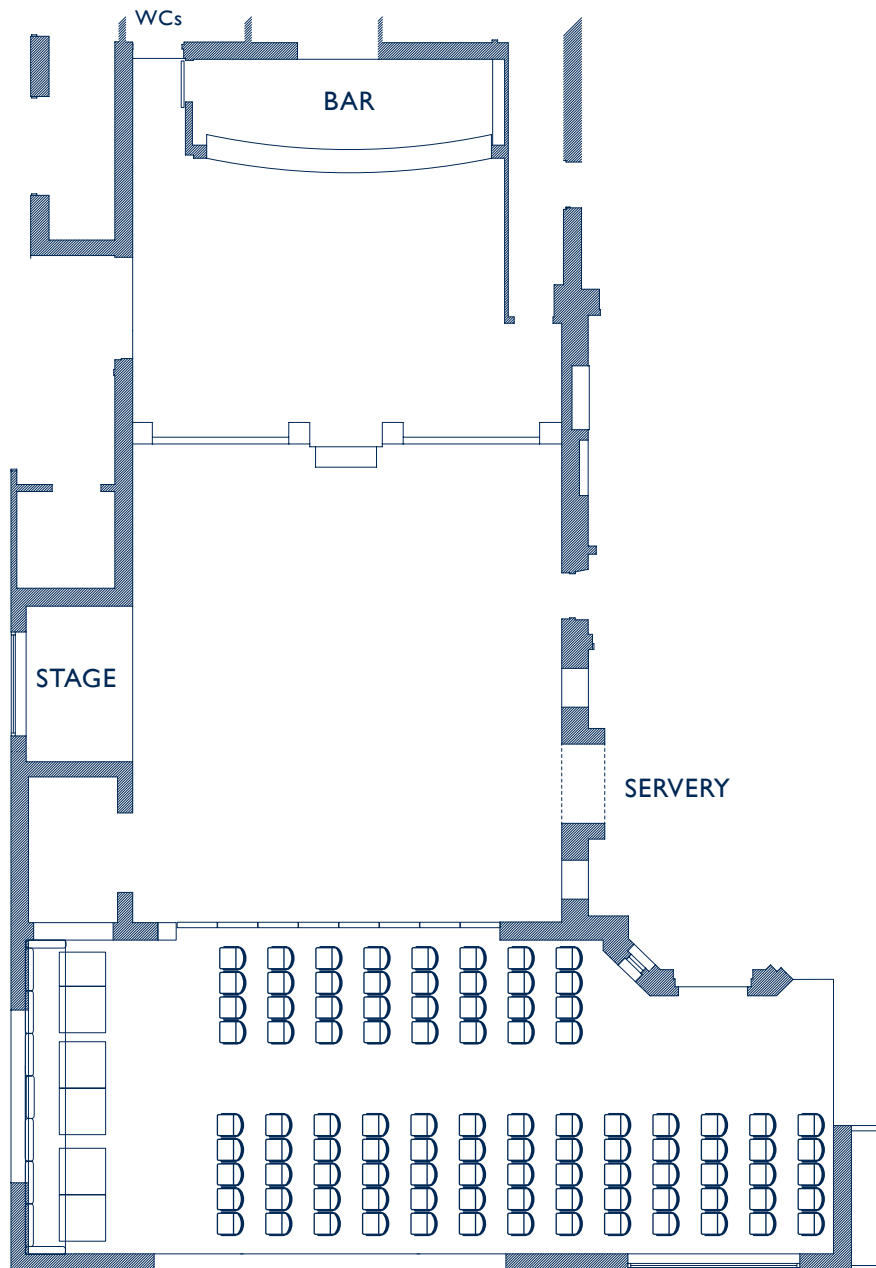

SEATING PLANS V01

Pit Rivers Room & Restaurant

100 seated

A

Pit Rivers Room & Restaurant

100 seated

B

Pit Rivers Room

60 seated

Pit Rivers Room

40 seated

Pit Rivers Room

60 seated

Restaurant
102 seated