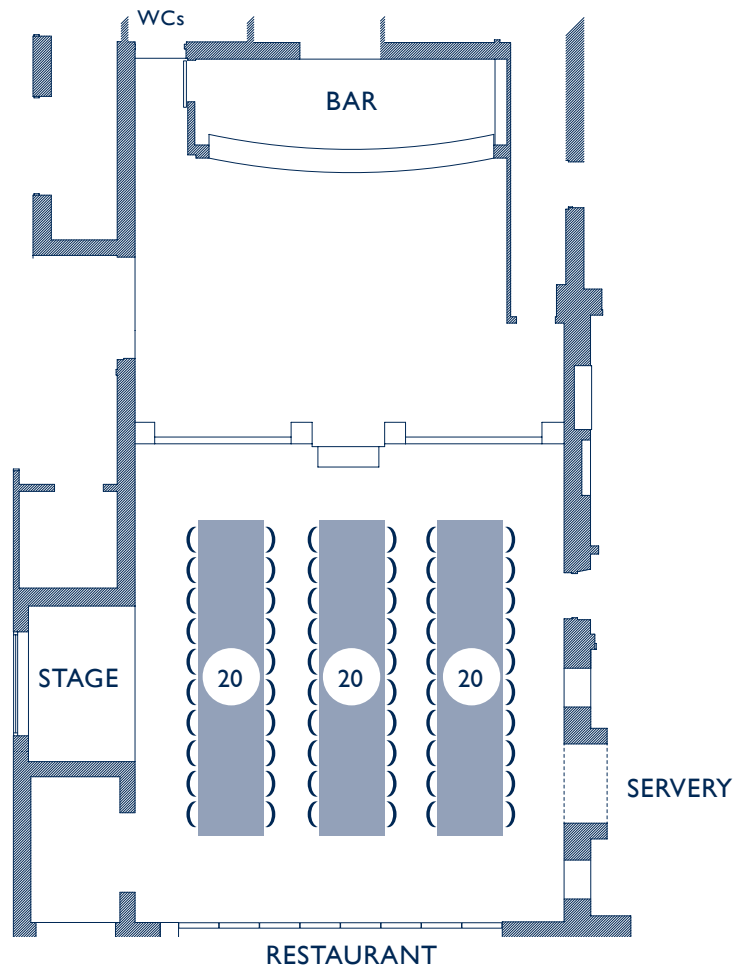

SEATING PLANS V01

Pit Rivers Room & Restaurant

100 seated

A

Pit Rivers Room & Restaurant

100 seated

B

Pit Rivers Room

60 seated

Pit Rivers Room

40 seated

Pit Rivers Room

60 seated

Restaurant
102 seated