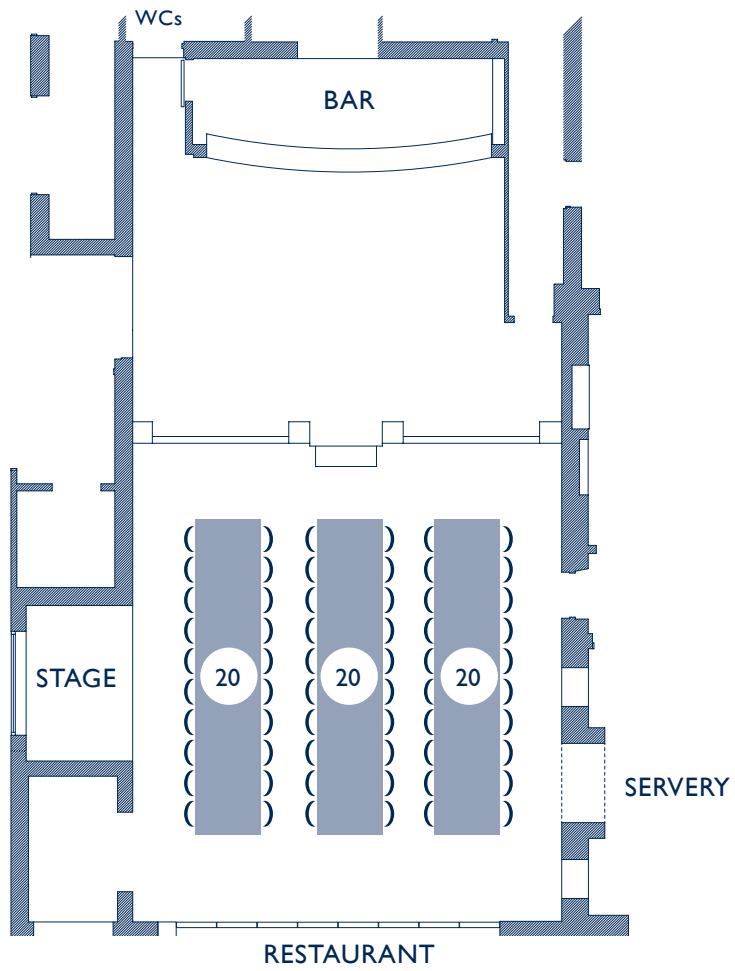

SEATING PLANS V01

Pit Rivers Room & Restaurant

100 seated

A

Pit Rivers Room & Restaurant

100 seated

B

Pit Rivers Room

60 seated

Pit Rivers Room

40 seated

Pit Rivers Room

60 seated

Restaurant
102 seated