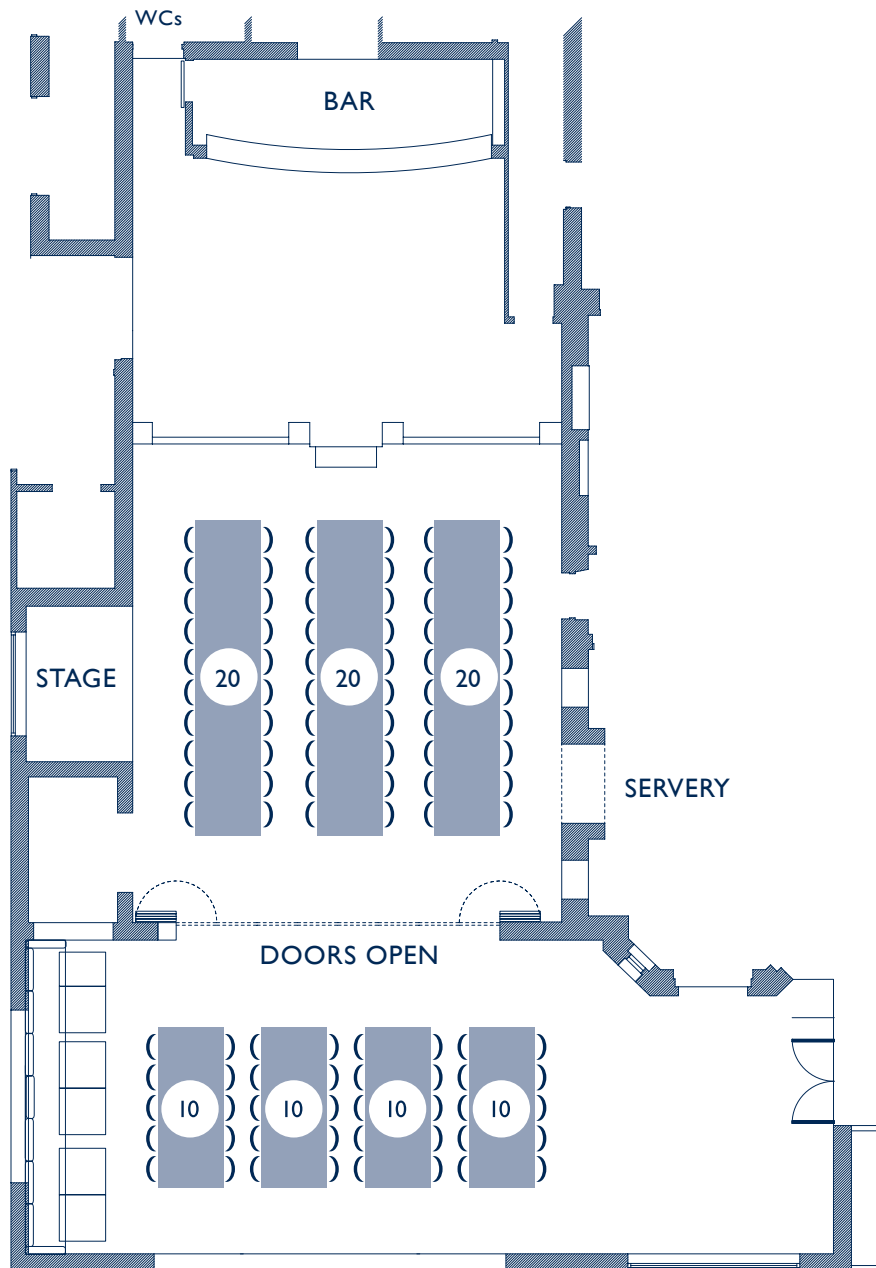

SEATING PLANS V01

Pit Rivers Room & Restaurant

100 seated

A

Pit Rivers Room & Restaurant

100 seated

B

Pit Rivers Room

60 seated

Pit Rivers Room

40 seated

Pit Rivers Room

60 seated

Restaurant
102 seated