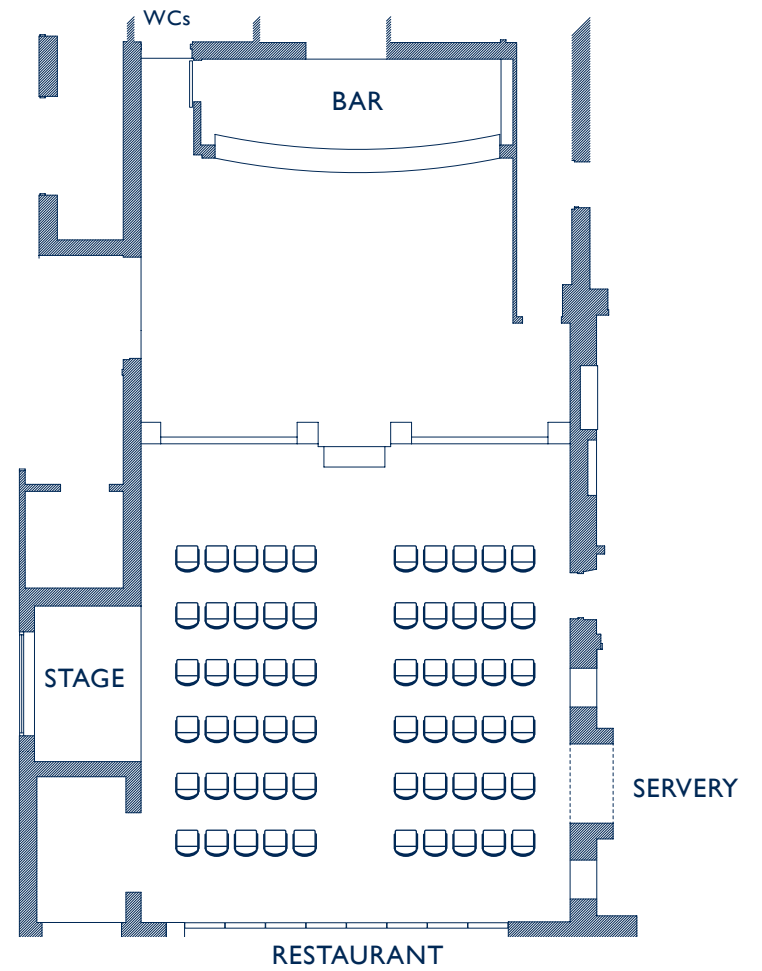

SEATING PLANS V01

Pit Rivers Room & Restaurant

100 seated

A

Pit Rivers Room & Restaurant

100 seated

B

Pit Rivers Room

60 seated

Pit Rivers Room

40 seated

Pit Rivers Room

60 seated

Restaurant
102 seated